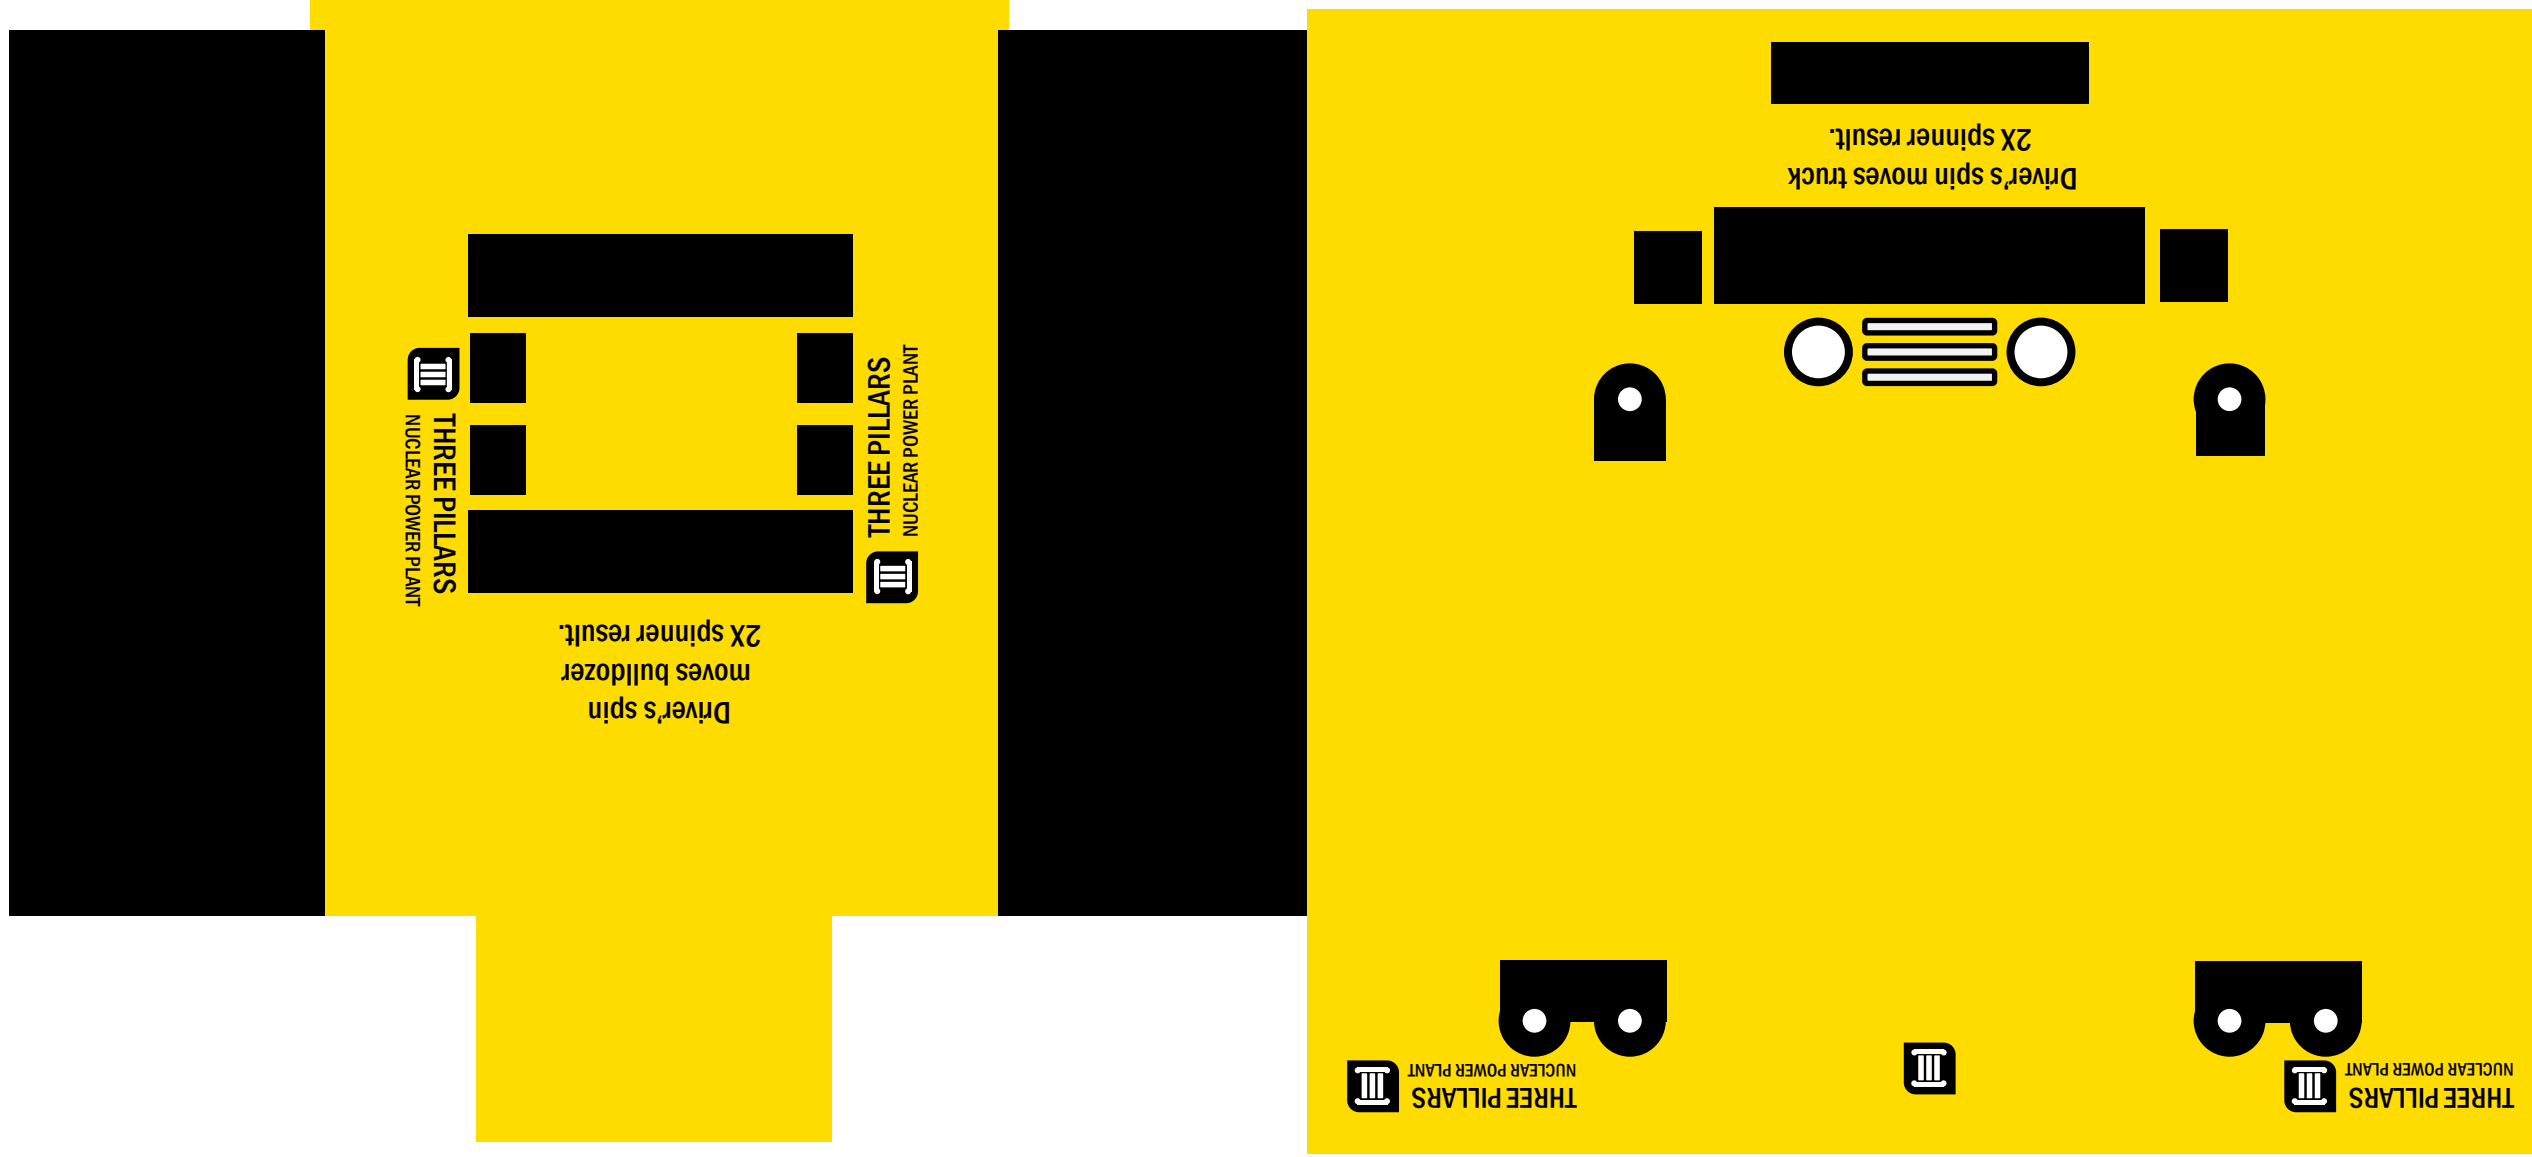

OUTSIDE

INSIDE

EQUIPMENT

PASS-
ENGER
optional

DRIVER
required